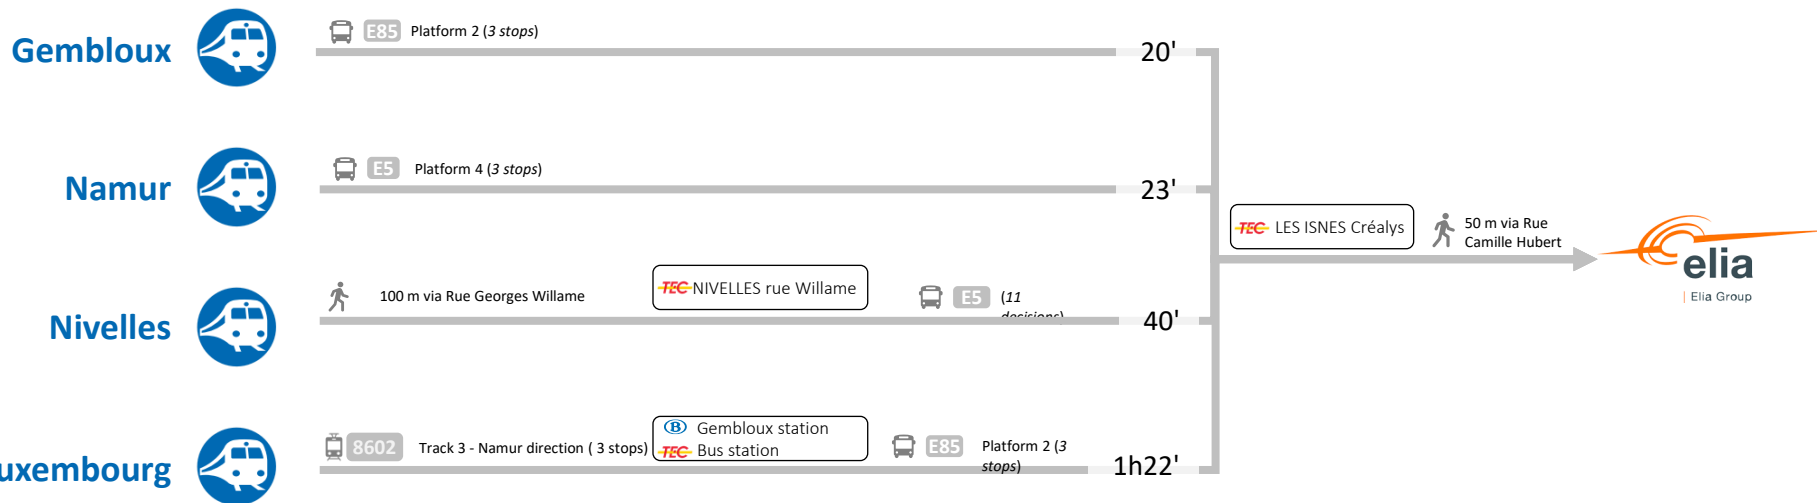

Frequencies and schedules

Lines	P	C
Express 5 Nivelles - Namur		
TEC E5 Nivelles → Créaly's SEE SCHEDULES	1h	1h
TEC E5 Namur → Créaly's SEE SCHEDULES	1h	1h
Express 85 Gembloux- Tamines		
TEC E85 Gembloux → Créaly's SEE SCHEDULES	1h	Lunch only
TEC E85 Tamines → Créaly's SEE SCHEDULES	1h	Lunch only

P= Peak hours (6am - 8:59am and 4pm - 6:59pm)
C = Off-peak hours

Maximum wait

Best apps to come

By bus

TEC

Download on the App Store GET IT ON Google Play

<https://www.letec.be/>

By bike

Komoot

Download on the App Store GET IT ON Google Play

<https://www.komoot.com/plan/>

By car

Waze

Download on the App Store GET IT ON Google Play

<https://www.waze.com/fr/live-map/>

By train

SNCB

Download on the App Store GET IT ON Google Play

<https://www.belgiantrain.be/fr>