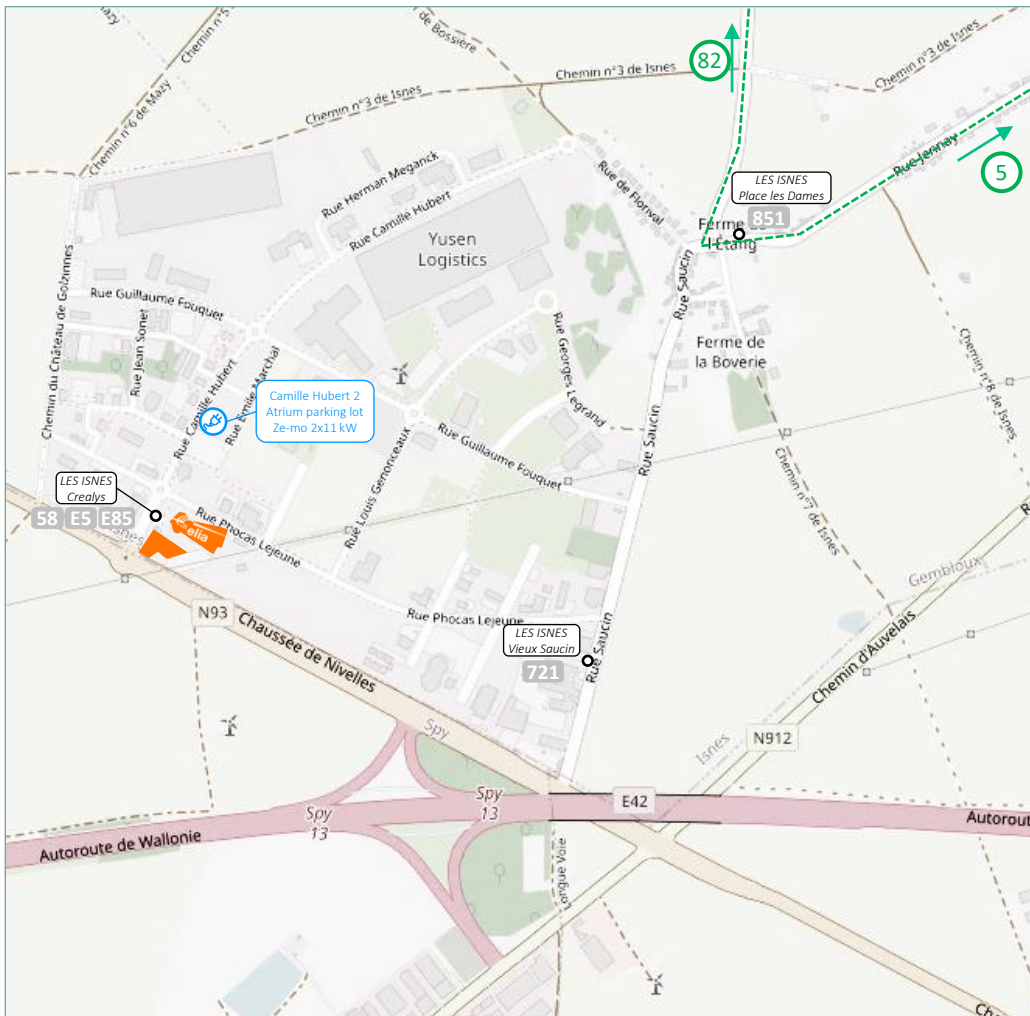

Official address & entrance:
Rue Phocas Lejeune 23
5032 Gembloux

Reception : +32 81.23.70.11

○ LES ISNES - Crealys 1'

E5 E85 58

○ LES ISNES - Vieux Saucin

721 14'

○ LES ISNES - Place les Dames

851 22'

Legend

- Pedestrian access
- Parking
- Bike parking
- Delivery parking
- PRM parking

Bicycle node points

aerial photo : Google

Mapping: OpenStreet Map

Edition: 12.2023

Update required?
info@nextmobility.be

NEXT MOBILITY
UNLOCK YOUR MOBILITY