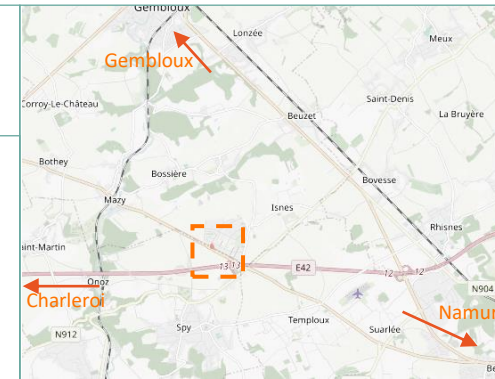

  **851**  22'

Legend

-  Pedestrian access
-  Parking
-  Bike parking
-  Delivery parking
-  PRM parking

 Bicycle node points

aerial photo : Google

Mapping: OpenStreet Map

Edition: 12.2023

Update required?
info@nextmobility.be

 NEXT MOBILITY
UNLOCK YOUR MOBILITY

Frequencies and schedules

Lines	P	C
Express 5 Nivelles - Namur		
TEC  E5 Nivelles → Créaly's SEE SCHEDULES	1h	1h
TEC  E5 Namur → Créaly's SEE SCHEDULES	1h	1h
Express 85 Gembloux- Tamines		
TEC  E85 Gembloux → Créaly's SEE SCHEDULES	1h	Lunch only
TEC  E85 Tamines → Créaly's SEE SCHEDULES	1h	Lunch only

P= Peak hours (6am - 8:59am and 4pm - 6:59pm)
C = Off-peak hours

Maximum wait

Best apps to come

 **By bus** 

TEC

Download on the  App Store  GET IT ON Google Play

<https://www.letec.be/>

 **By bike** 