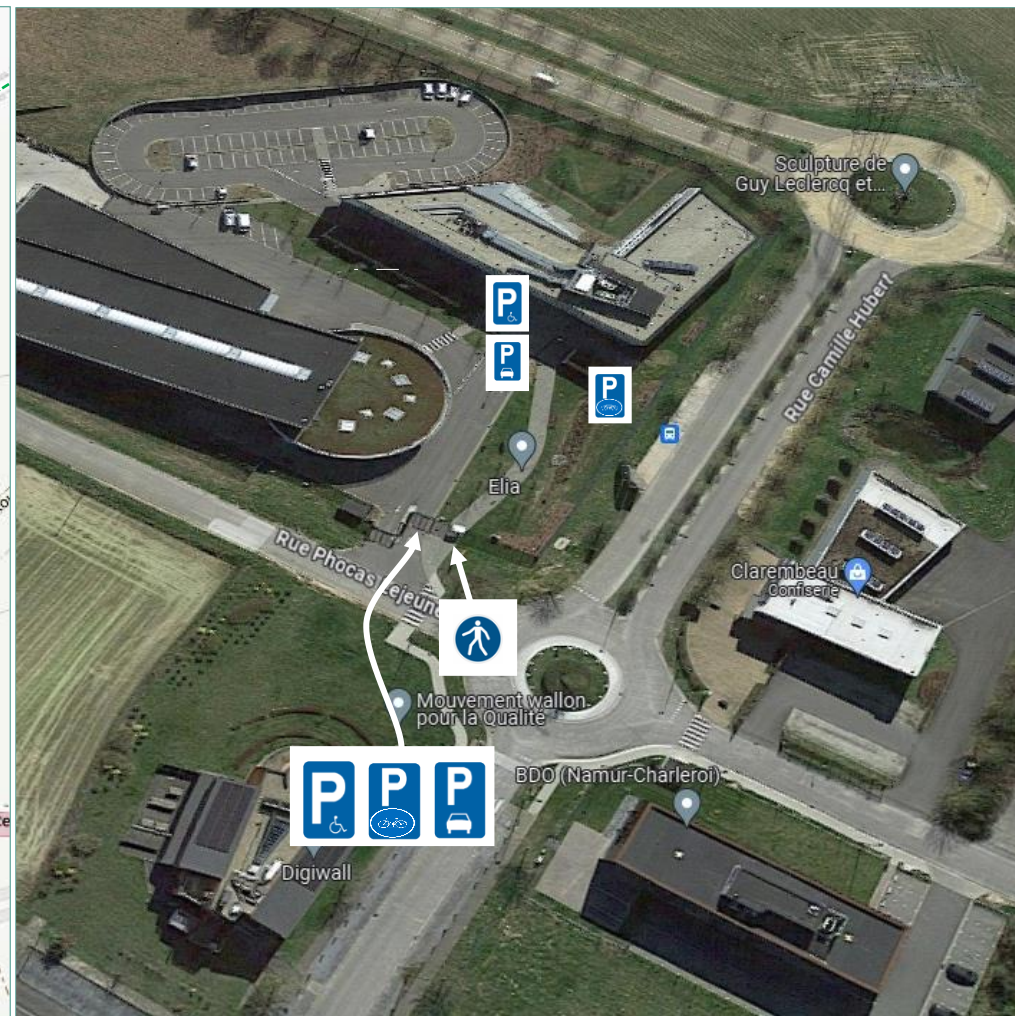

Official address & entrance:
Rue Phocas Lejeune 23
5032 Gembloux

Reception : +32 81.23.70.11

○ LES ISNES - Crealys  1'

  **E5 E85 58**

○ LES ISNES - Vieux Saucin

  **721**  14'

○ LES ISNES - Place les Dames

  **851**  22'

Legend

-  Pedestrian access
-  Parking
-  Bike parking
-  Delivery parking
-  PRM parking

 Bicycle node points

aerial photo : Google

Mapping: OpenStreet Map

Edition: 12.2023

Update required?
info@nextmobility.be

 NEXT MOBILITY
UNLOCK YOUR MOBILITY

Frequencies and schedules

Lines	P	C
Express 5 Nivelles - Namur		
TEC  E5 Nivelles → Créaly's SEE SCHEDULES	1h	1h
TEC  E5 Namur → Créaly's SEE SCHEDULES	1h	1h
Express 85 Gembloux- Tamines		
TEC  E85 Gembloux → Créaly's SEE SCHEDULES	1h	Lunch only
TEC  E85 Tamines → Créaly's SEE SCHEDULES	1h	Lunch only

P= Peak hours (6am - 8:59am and 4pm - 6:59pm)
C = Off-peak hours

Maximum wait

Best apps to come

 **By bus** 

TEC

Download on the  App Store  GET IT ON Google Play

<https://www.letec.be/>

 **By bike** 