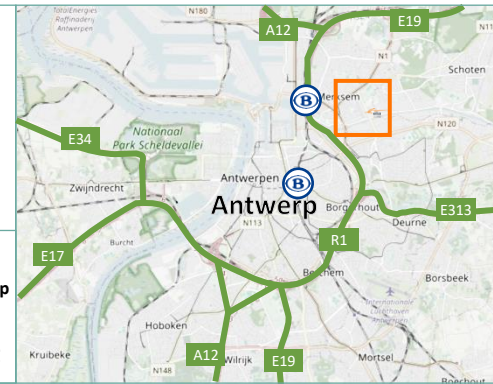

Merksem

Official address & entrance :
Vaartkaai 2, 2170 Antwerp
Reception : 03 640 07 11

○ Merksem Deurnebaai Albert Canal

○ Schoten Boekenborglei

○ Merskem Oudebareel

Legend

Parking

Bicycle parking

Parking suppliers

Parking for RPM

Charging station for electric vehicles

F10 Bicycle expressway

51 Bike nodes

Pedestrian access

Aerial photo : Google

Cartography : OpenStreet Map

Issue : 12.2023

Created by  NEXT MOBILITY
UNLOCK YOUR MOBILITY

Antwerp Luchtbaal

Antwerp Central

SMART TO ANTWERP Many mobility solutions within one app

You combine and navigate by bike, shared mobility, car and public transport to and through Antwerp. You receive real-time updates about your route and info about the low-emission zone, roadworks and events. You personalize, filter and sort routes according to your preferences such as time and price. You discover everything you need to know about parking, shared cars, bikes, steps and roadworks in Antwerp on the dynamic mobility map.

Nearby Merskem are available:

- **Share bikes:** Velo (220-'t Dokske), Donkey Republic (Merksem Oudebareel), Blue Bike (Ant - Luchtbaal).
- **Share cars:** Cambio (Van stralenlei), Poppy, Miles and Green Mobility
- **Share Scooter/Bike:** Lime and Poppy