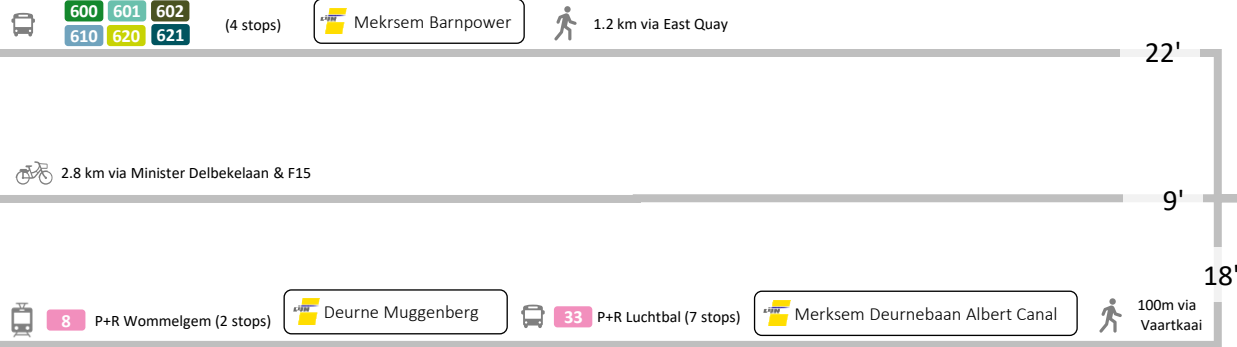

Parking suppliers

Parking for RPM

Charging station for electric vehicles

F10 Bicycle expressway

51 Bike nodes

Pedestrian access

Aerial photo : Google

Cartography : OpenStreet Map

Issue : 12.2023

Created by  NEXT MOBILITY
UNLOCK YOUR MOBILITY

Antwerp Luchtbaal

Antwerp Central

SMART TO ANTWERP Many mobility solutions within one app

You combine and navigate by bike, shared mobility, car and public transport to and through Antwerp. You receive real-time updates about your route and info about the low-emission zone, roadworks and events. You personalize, filter and sort routes according to your preferences such as time and price. You discover everything you need to know about parking, shared cars, bikes, steps and roadworks in Antwerp on the dynamic mobility map.