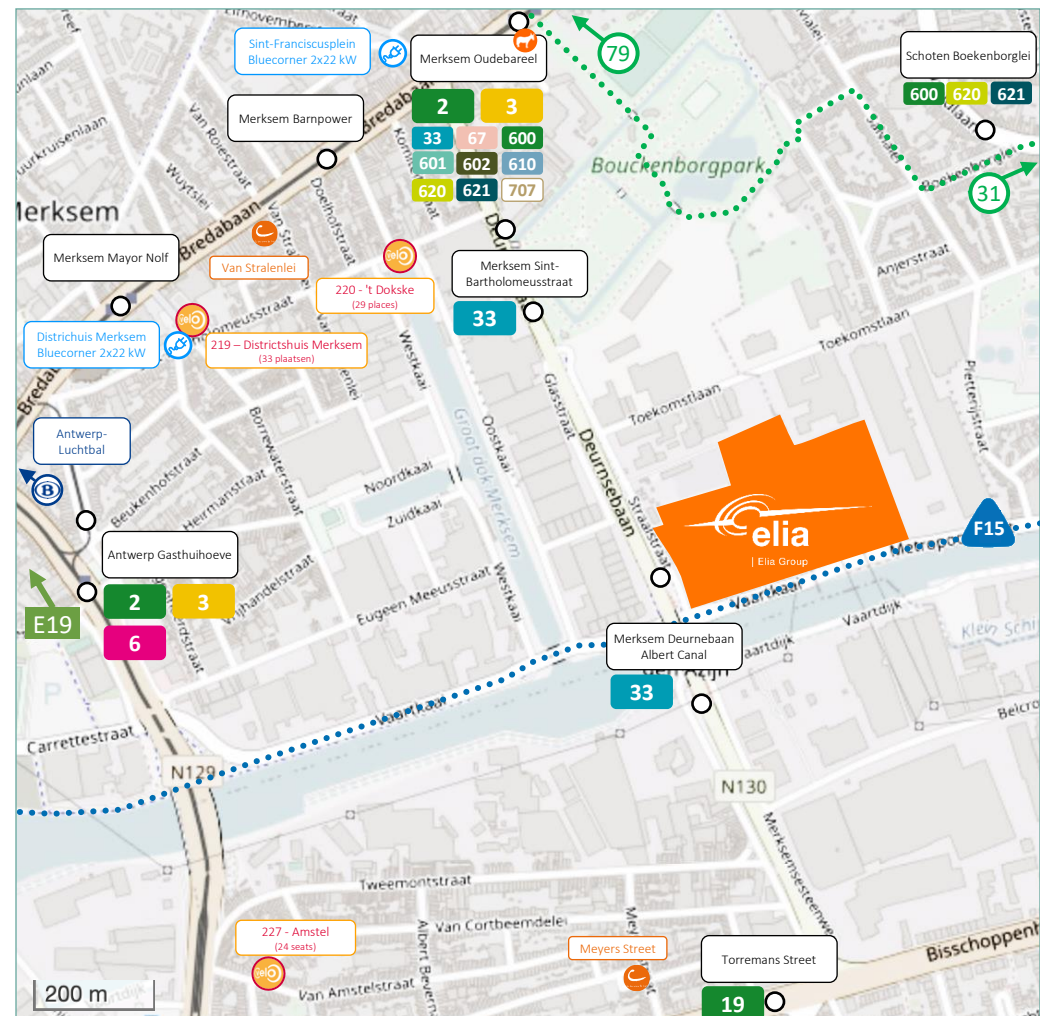

Merksem

Official address & entrance :
Vaartkaai 2, 2170 Antwerp
Reception : 03 640 07 11

○ Merksem Deurnebaai Albert Canal

○ Schoten Boekenborglei

○ Merskem Oudebareel

Legend

Parking

Bicycle parking

Parking suppliers

Parking for RPM

Charging station for electric vehicles

F10 Bicycle expressway

51 Bike nodes

Pedestrian access

Aerial photo : Google

Cartography : OpenStreet Map

Issue : 12.2023

Created by  NEXT MOBILITY
UNLOCK YOUR MOBILITY

Antwerp Luchtbaal

Antwerp Central

SMART TO ANTWERP Many mobility solutions within one app

You combine and navigate by bike, shared mobility, car and public transport to and through Antwerp. You receive real-time updates about your route and info about the low-emission zone, roadworks and events. You personalize, filter and sort routes according to your preferences such as time and price. You discover everything you need to know about parking, shared cars, bikes, steps and roadworks in Antwerp on the dynamic mobility map.

Nearby Merskem are available:

- **Share bikes:** Velo (220-'t Dokske), Donkey Republic (Merksem Oudebareel), Blue Bike (Ant - Luchtbaal).
- **Share cars:** Cambio (Van stralenlei), Poppy, Miles and Green Mobility
- **Share Scooter/Bike:** Lime and Poppy