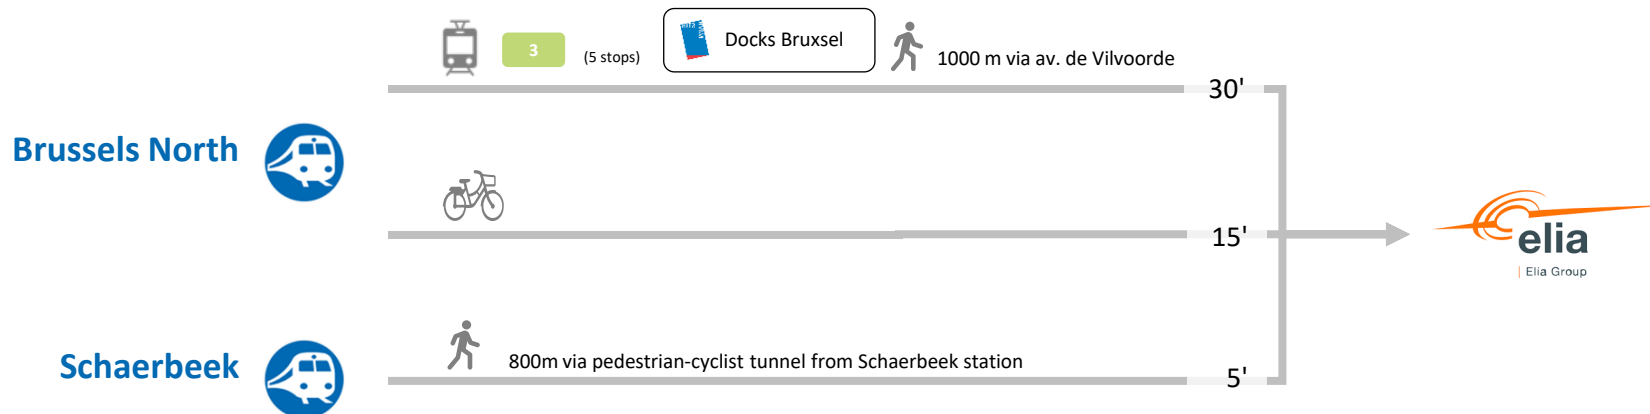

Official address, entrance and parking :

Avenue de Vilvorde, 126

1000 Brussels

Home :

+32 2 240 52 11

- Dockx Brussel
  -   **3**  **47**
  -  **7**  **58**
- Van Praet
  -   **3**  **56**
  -  **7**  **57**
- Schaerbeek Station
  -   **92**  **59**
- Albert Bridge
  -   **58**
- Zenobe Gramme
  -   **69**

## Legend

-  Pedestrian access
-  Parking
-  Bike parking
-  Delivery parking
-  PRM parking

 ICR SZ  
Regional cycle routes

aerial photo : Google

Mapping: OpenStreet Map

Edition: 12.2023

Update required?  
info@nextmobility.be

 NEXT MOBILITY  
UNLOCK YOUR MOBILITY

Brussels

**FLOYA:**  
many mobility options in a single app

Developed by the STIB, Floya lets you combine various means of public, shared or private transport in Brussels: walking, train, streetcar, bus, metro, scooter, bike, car, cab, etc. All the steps are centralized: planning, booking and paying.

Services available near Schaerbeek:

- Car sharing
  - Station based (the car must return to the station): Cambio - *nearest station Docks Brussel*
  - Free-floating (the car must be returned to the zone): Poppy
- Shared bikes:
  - Station based: Villo! (the bike must be returned to one of the Villo! stations) - *nearest stations: Docks & Van Praet*
  - Free floating: Dott
- Shared scooters:
  - Free floating: Dott