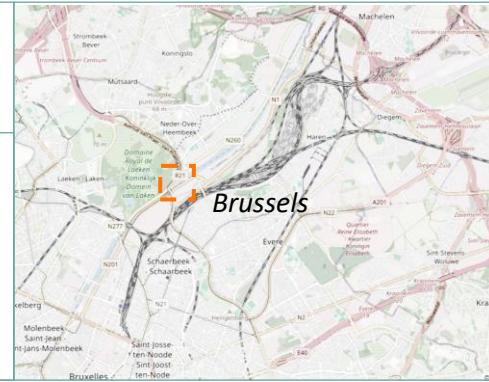

Official address, entrance and parking :

Avenue de Vilvorde, 126

1000 Brussels

Home :

+32 2 240 52 11

- Dockx Brussel
  - **3** **47**
  - **7** **58**
- Van Praet
  - **3** **56**
  - **7** **57**
- Schaerbeek Station
  - **92** **59**
- Albert Bridge
  - **58**
- Zenobe Gramme
  - **69**

Legend

- Pedestrian access
- Parking
- Bike parking
- Delivery parking
- PRM parking

ICR SZ
Regional cycle routes

aerial photo : Google

Mapping: OpenStreet Map

Edition: 12.2023

Update required?
info@nextmobility.be

NEXT MOBILITY
UNLOCK YOUR MOBILITY

Brussels