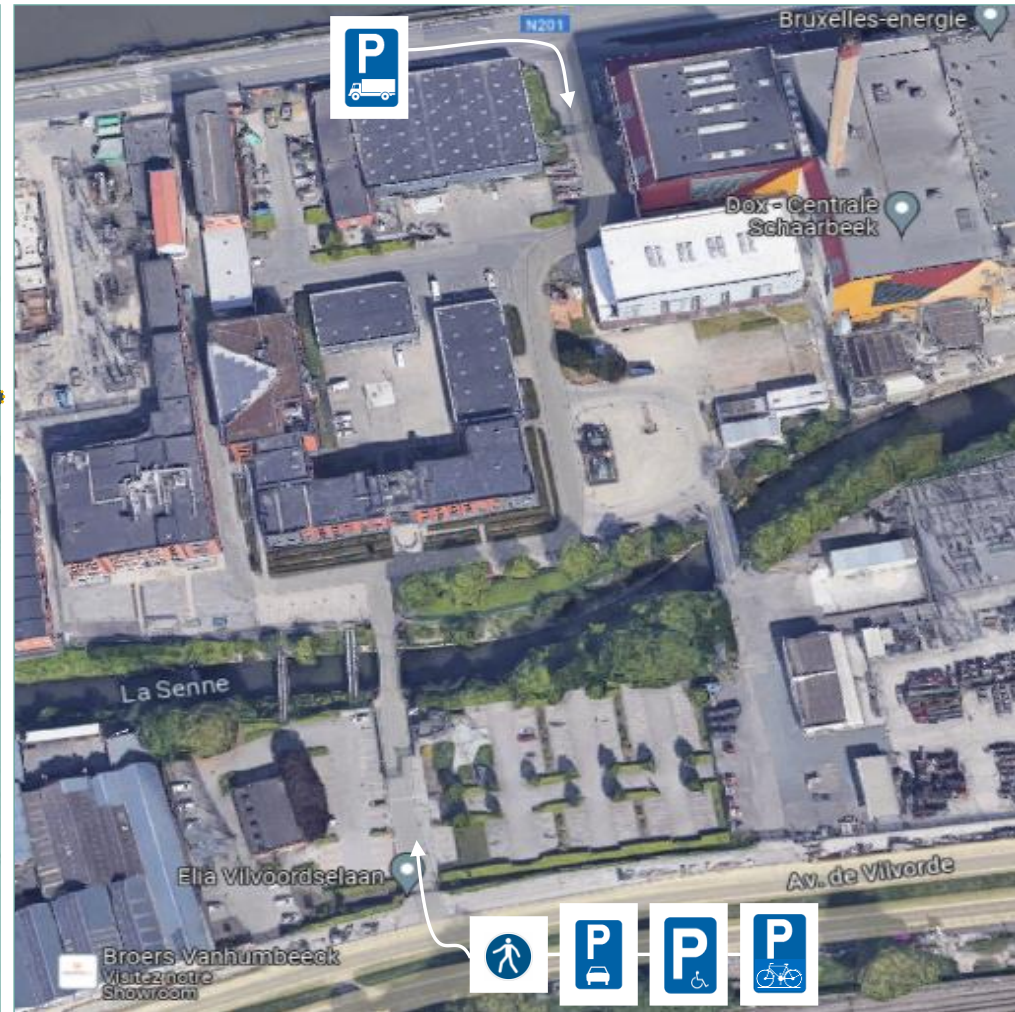

Official address, entrance and parking :

Avenue de Vilvorde, 126

1000 Brussels

Home :

+32 2 240 52 11

- Dockx Brussel
  - **3** **47**
  - **7** **58**
- Van Praet
  - **3** **56**
  - **7** **57**
- Schaerbeek Station
  - **92** **59**
- Albert Bridge
  - **58**
- Zenobe Gramme
  - **69**

Legend

- Pedestrian access
- Parking
- Bike parking
- Delivery parking
- PRM parking

ICR SZ
Regional cycle routes

aerial photo : Google

Mapping: OpenStreet Map

Edition: 12.2023

Update required?
info@nextmobility.be

NEXT MOBILITY
UNLOCK YOUR MOBILITY

Brussels