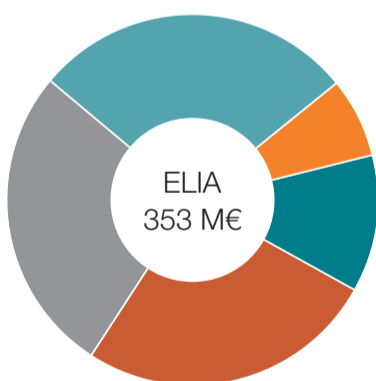

ELIA - 2015

- 28 % Replacements
- 27 % Integrating renewables
- 26 % Internal consumption
- 12 % Interconnections
- 7 % Non-electrical investments

50HERTZ - 2015

- 2 % Replacements
- 89 % Integrating renewables
- 6 % Internal consumption
- 3 % Non-electrical investments