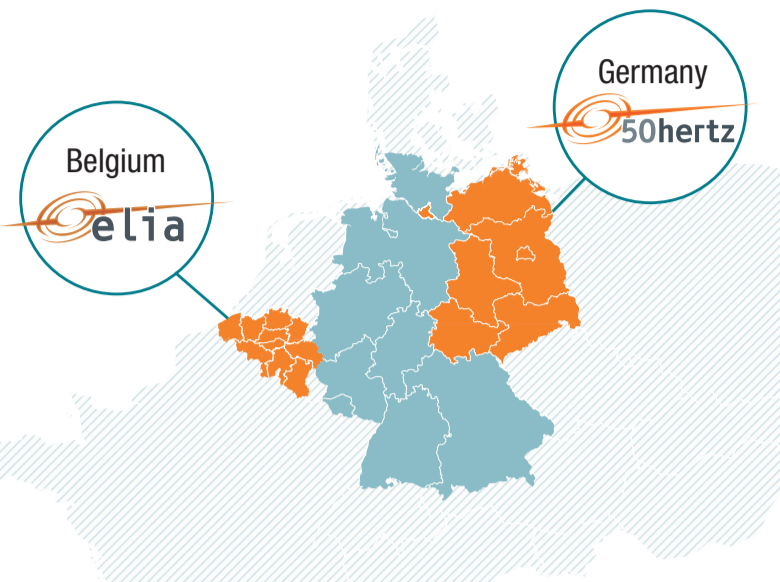

## WHO WE ARE

THE ELIA GROUP COMPRISES TWO TRANSMISSION SYSTEM OPERATORS:

  
30,000,000  
residents covered

  
143,000 km<sup>2</sup>  
covered

  
18,000 km  
of high-voltage cables and lines  
in Belgium and Germany